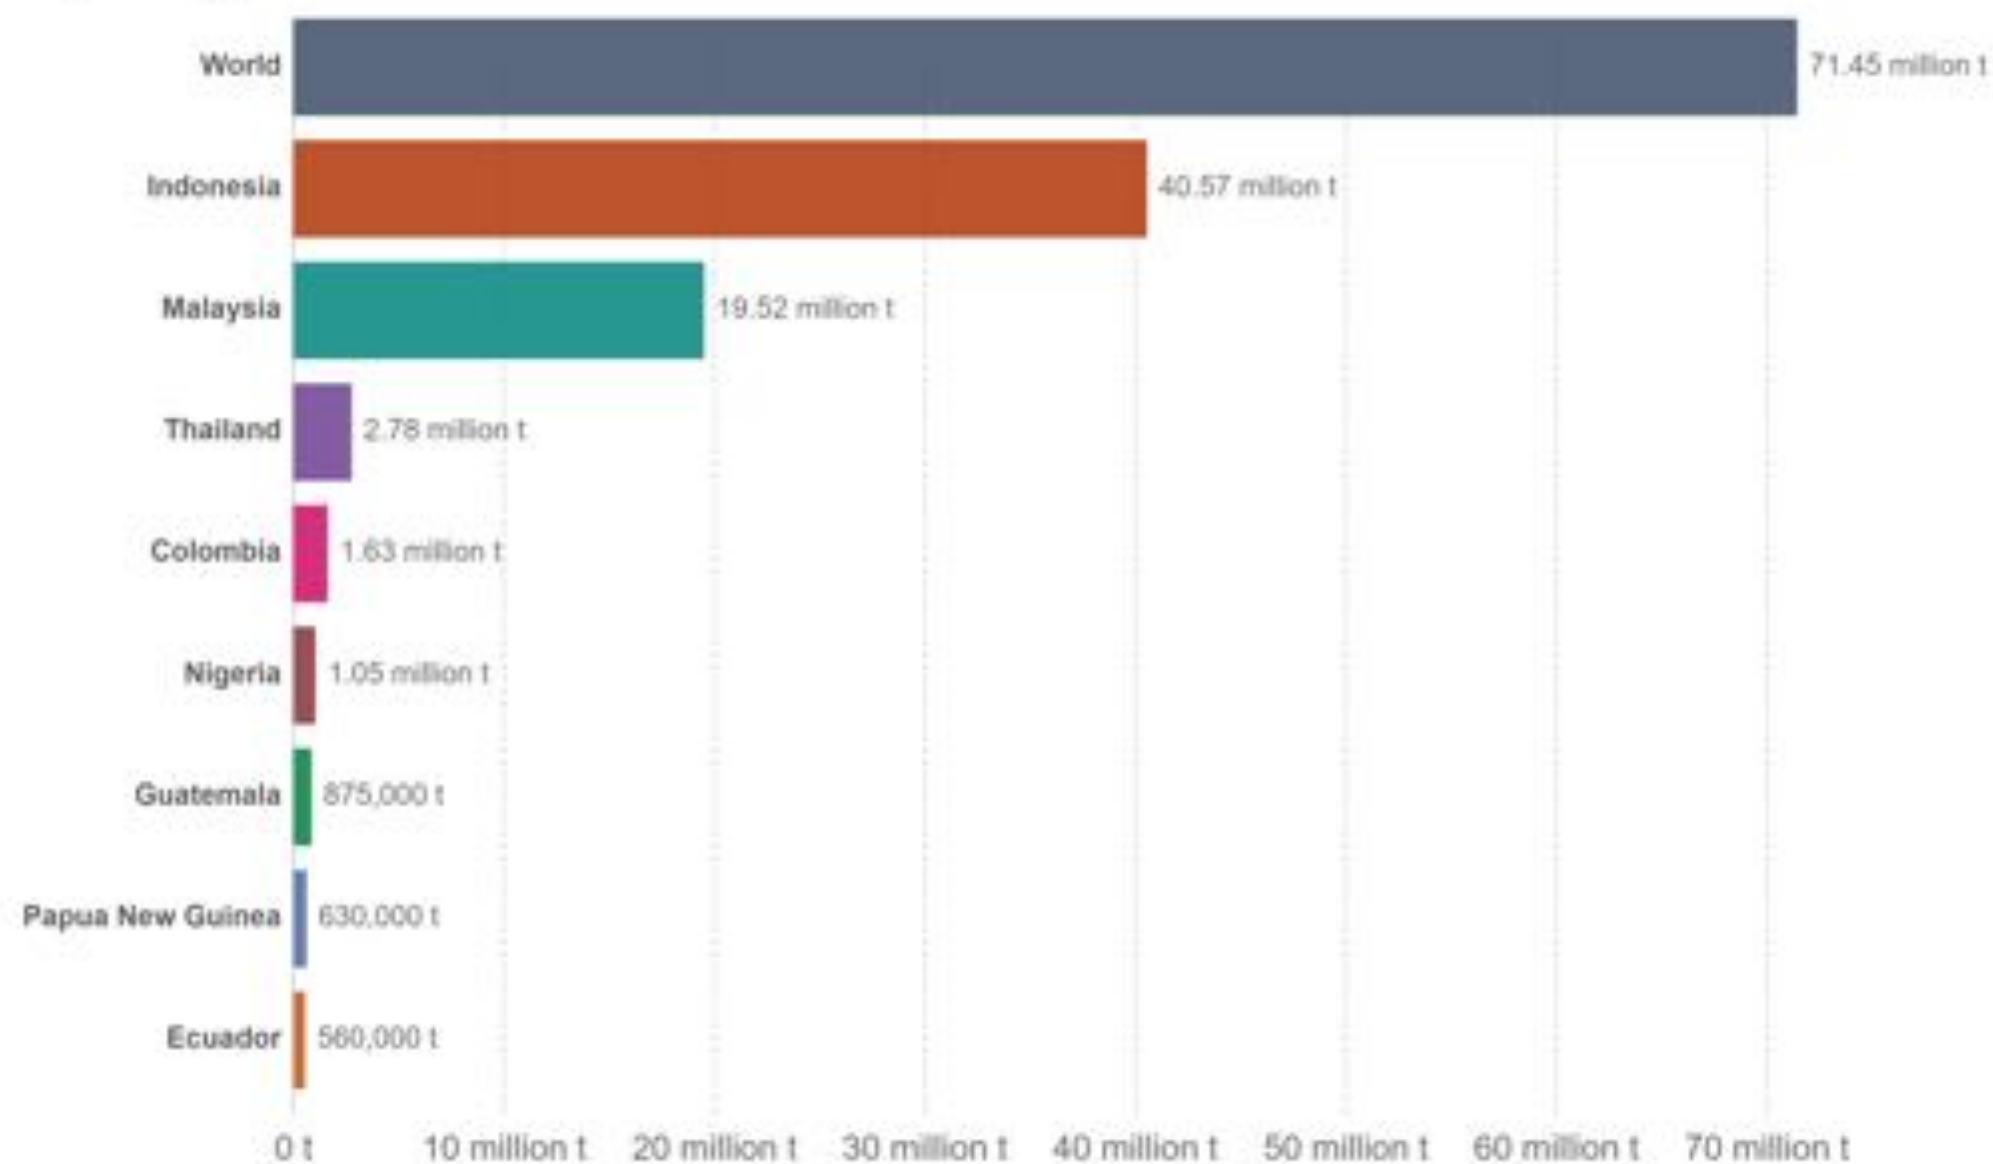

Oil palm production, 2018

Oil palm crop production is measured in tonnes.

Our World
in Data