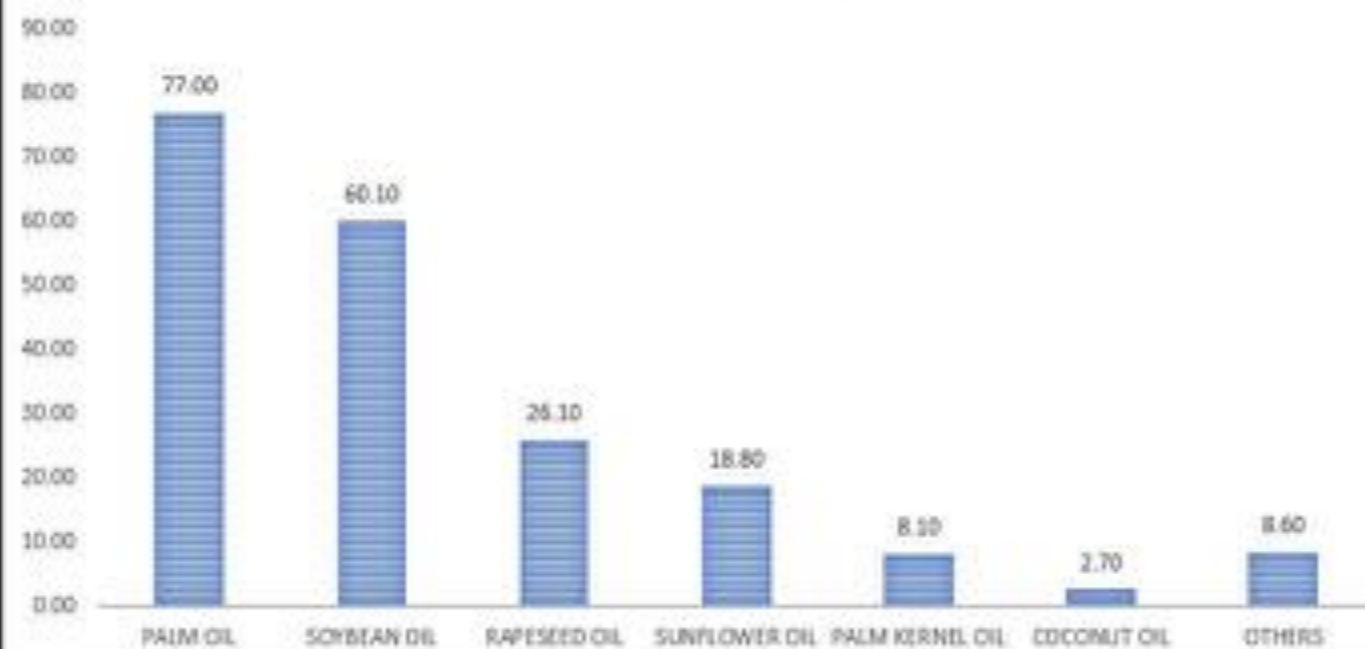

WORLD MAJOR OILS PRODUCTION 2020/21

(in million mt)

Source: Oilworld